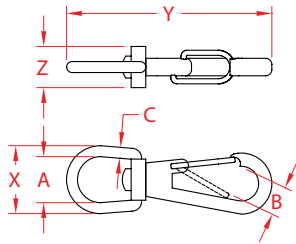

SWIVEL EYE SNAP

304 STAINLESS STEEL

Import

Precision
Cast

Suncor
Exclusive

ITEM	A (size)	B	C	X (height)	Y (length)	Z (width)	WLL (lb)	WT (lb)	PACKAGING TYPE	EACH (qty)	INNER (qty)	CARTON (qty)	UPC
S0166-0003	3/4"	0.31"	0.16"	1.08"	2.91"	0.38"	130	0.07	POLYBAG	1	50	500	791506035367

NOTE:

SEE RATCHET BUCKLES AND OUR LINE OF WEBBING/TIE-DOWN HARDWARE.

ALL DIMENSIONS ARE NOMINAL (+/- 3%) AND ARE SUBJECT TO CHANGE WITHOUT NOTICE.